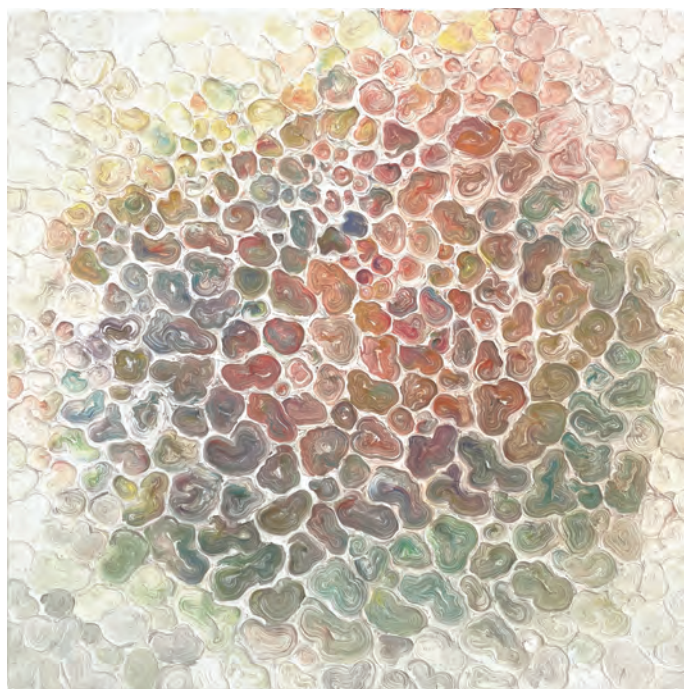

No.11

萌芽

Sprout

2026

S5 / 35 × 35 cm

Oil on canvas

¥ 275,000 (tax included)

CONTACT LURF GALLERY